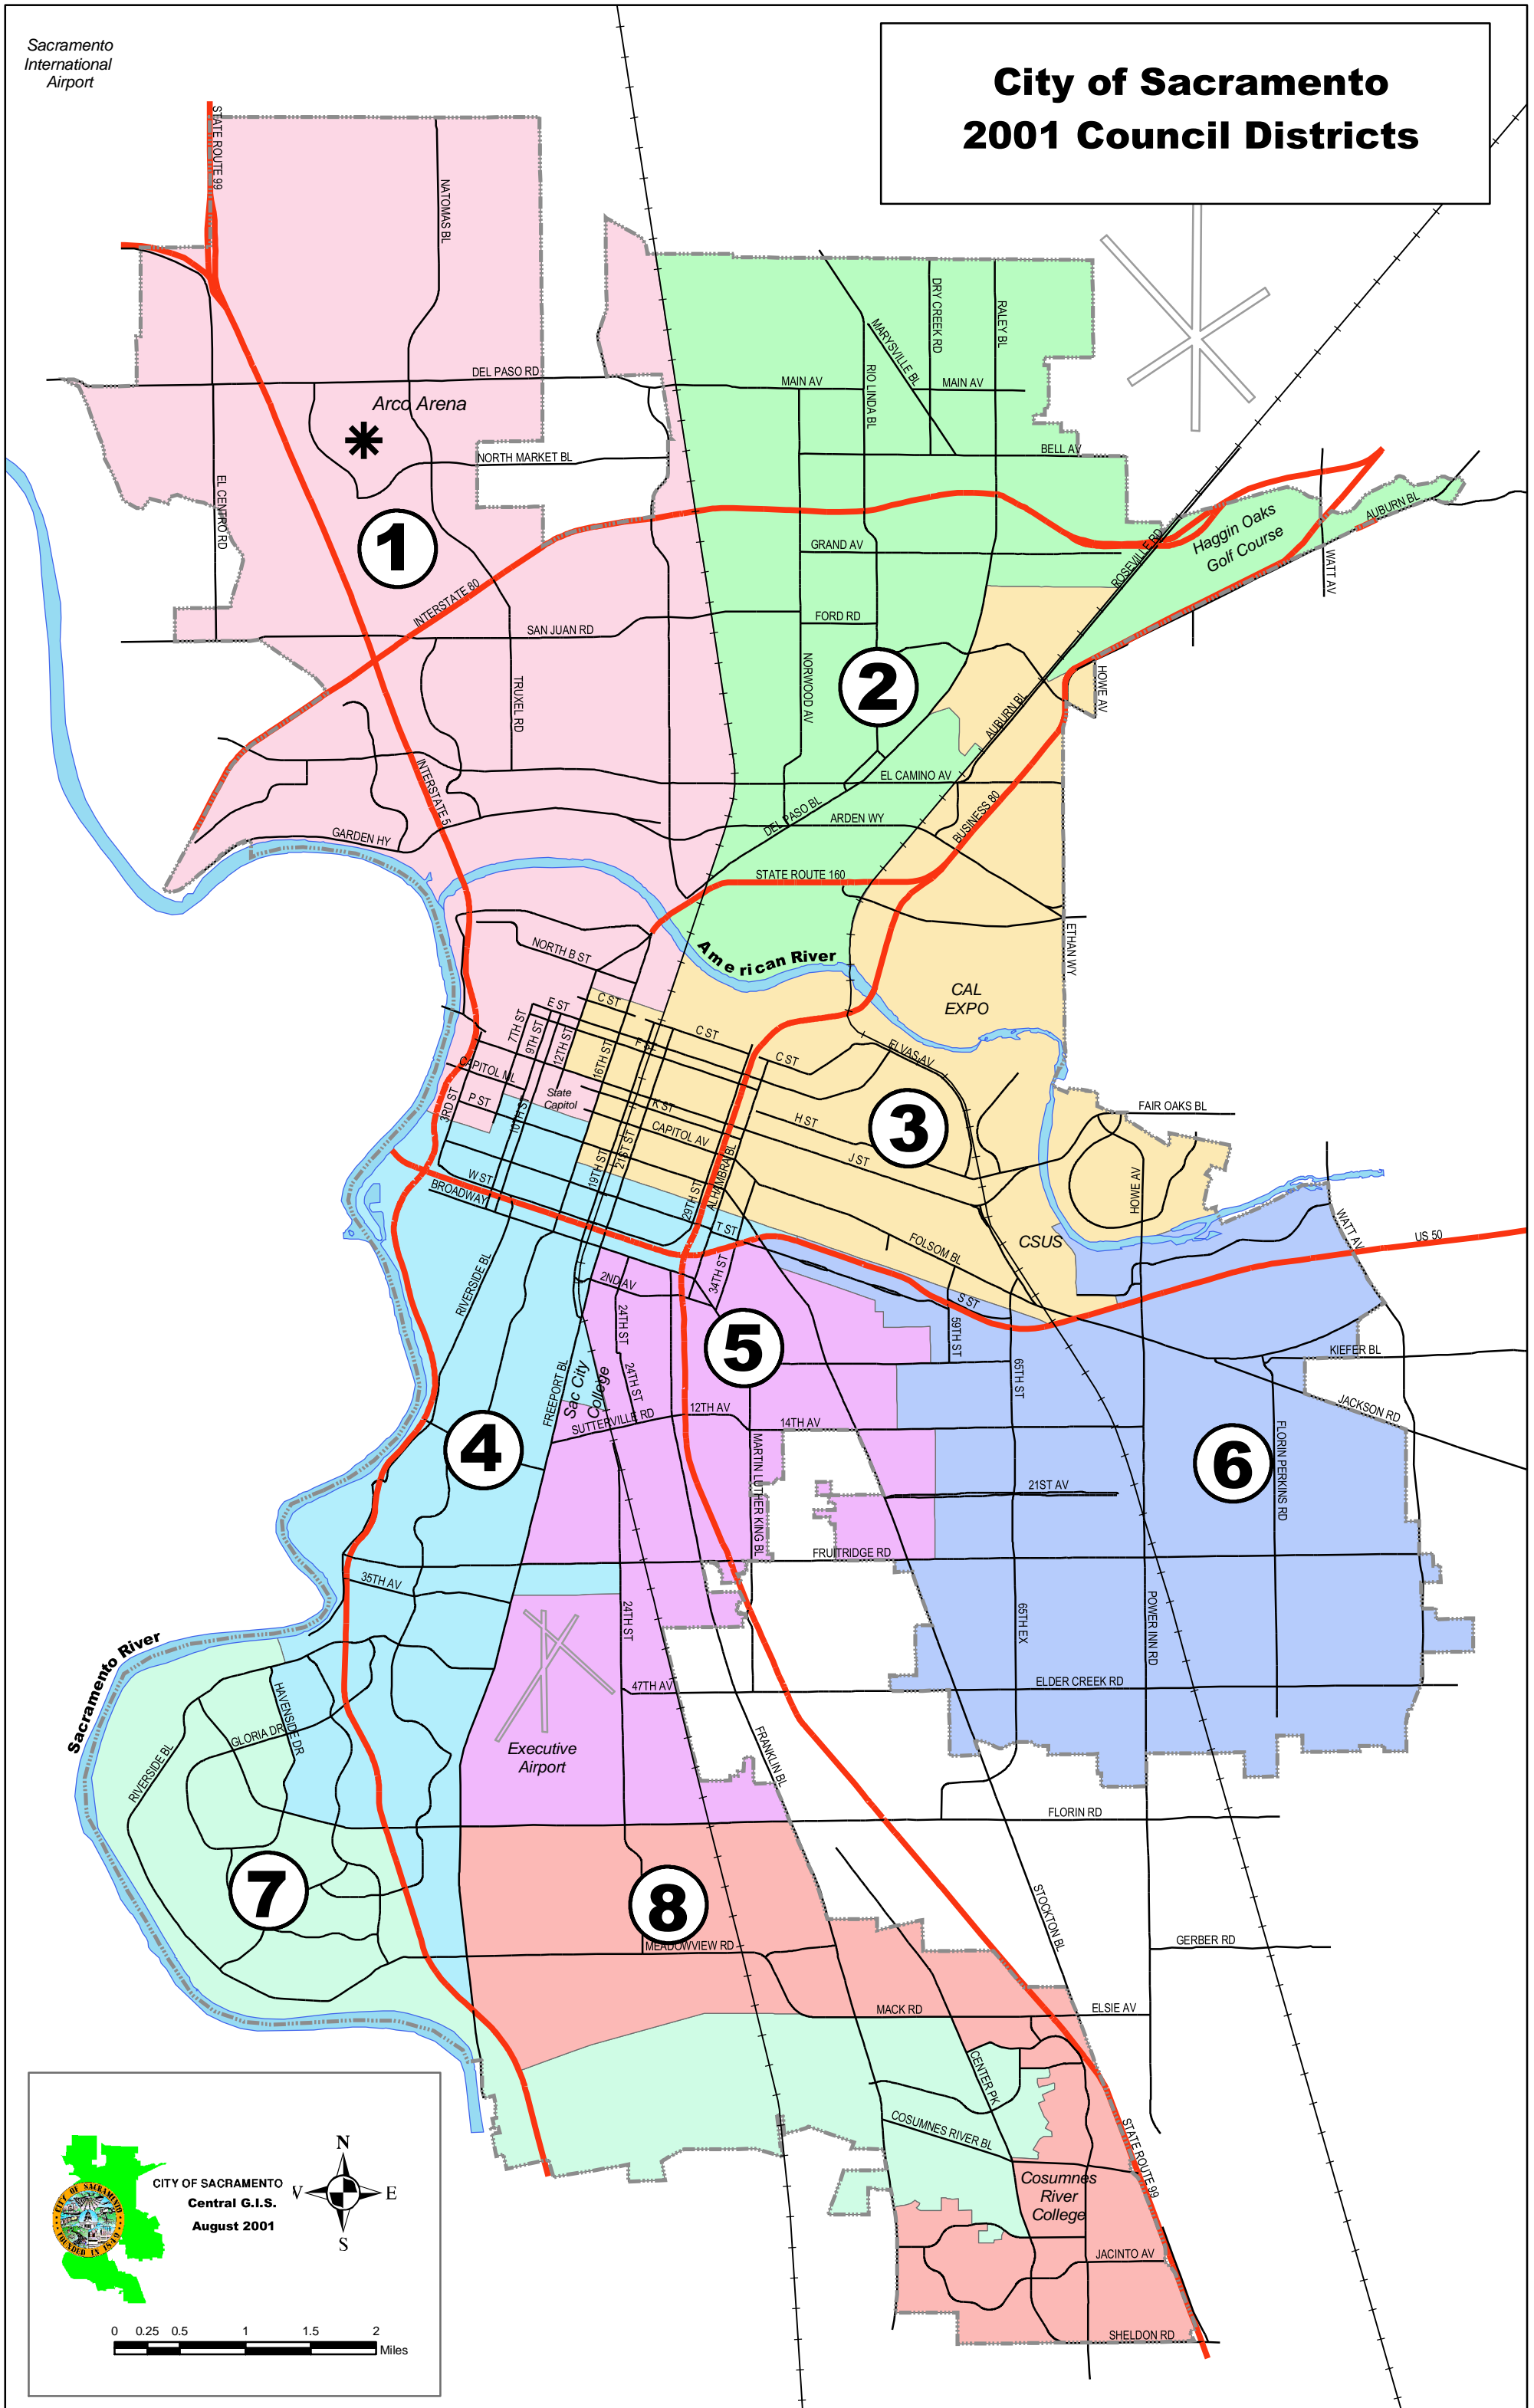

Sacramento
International
Airport

City of Sacramento 2001 Council Districts

CITY OF SACRAMENTO
Central G.I.S.
August 2001

0 0.25 0.5 1 1.5 2 Miles