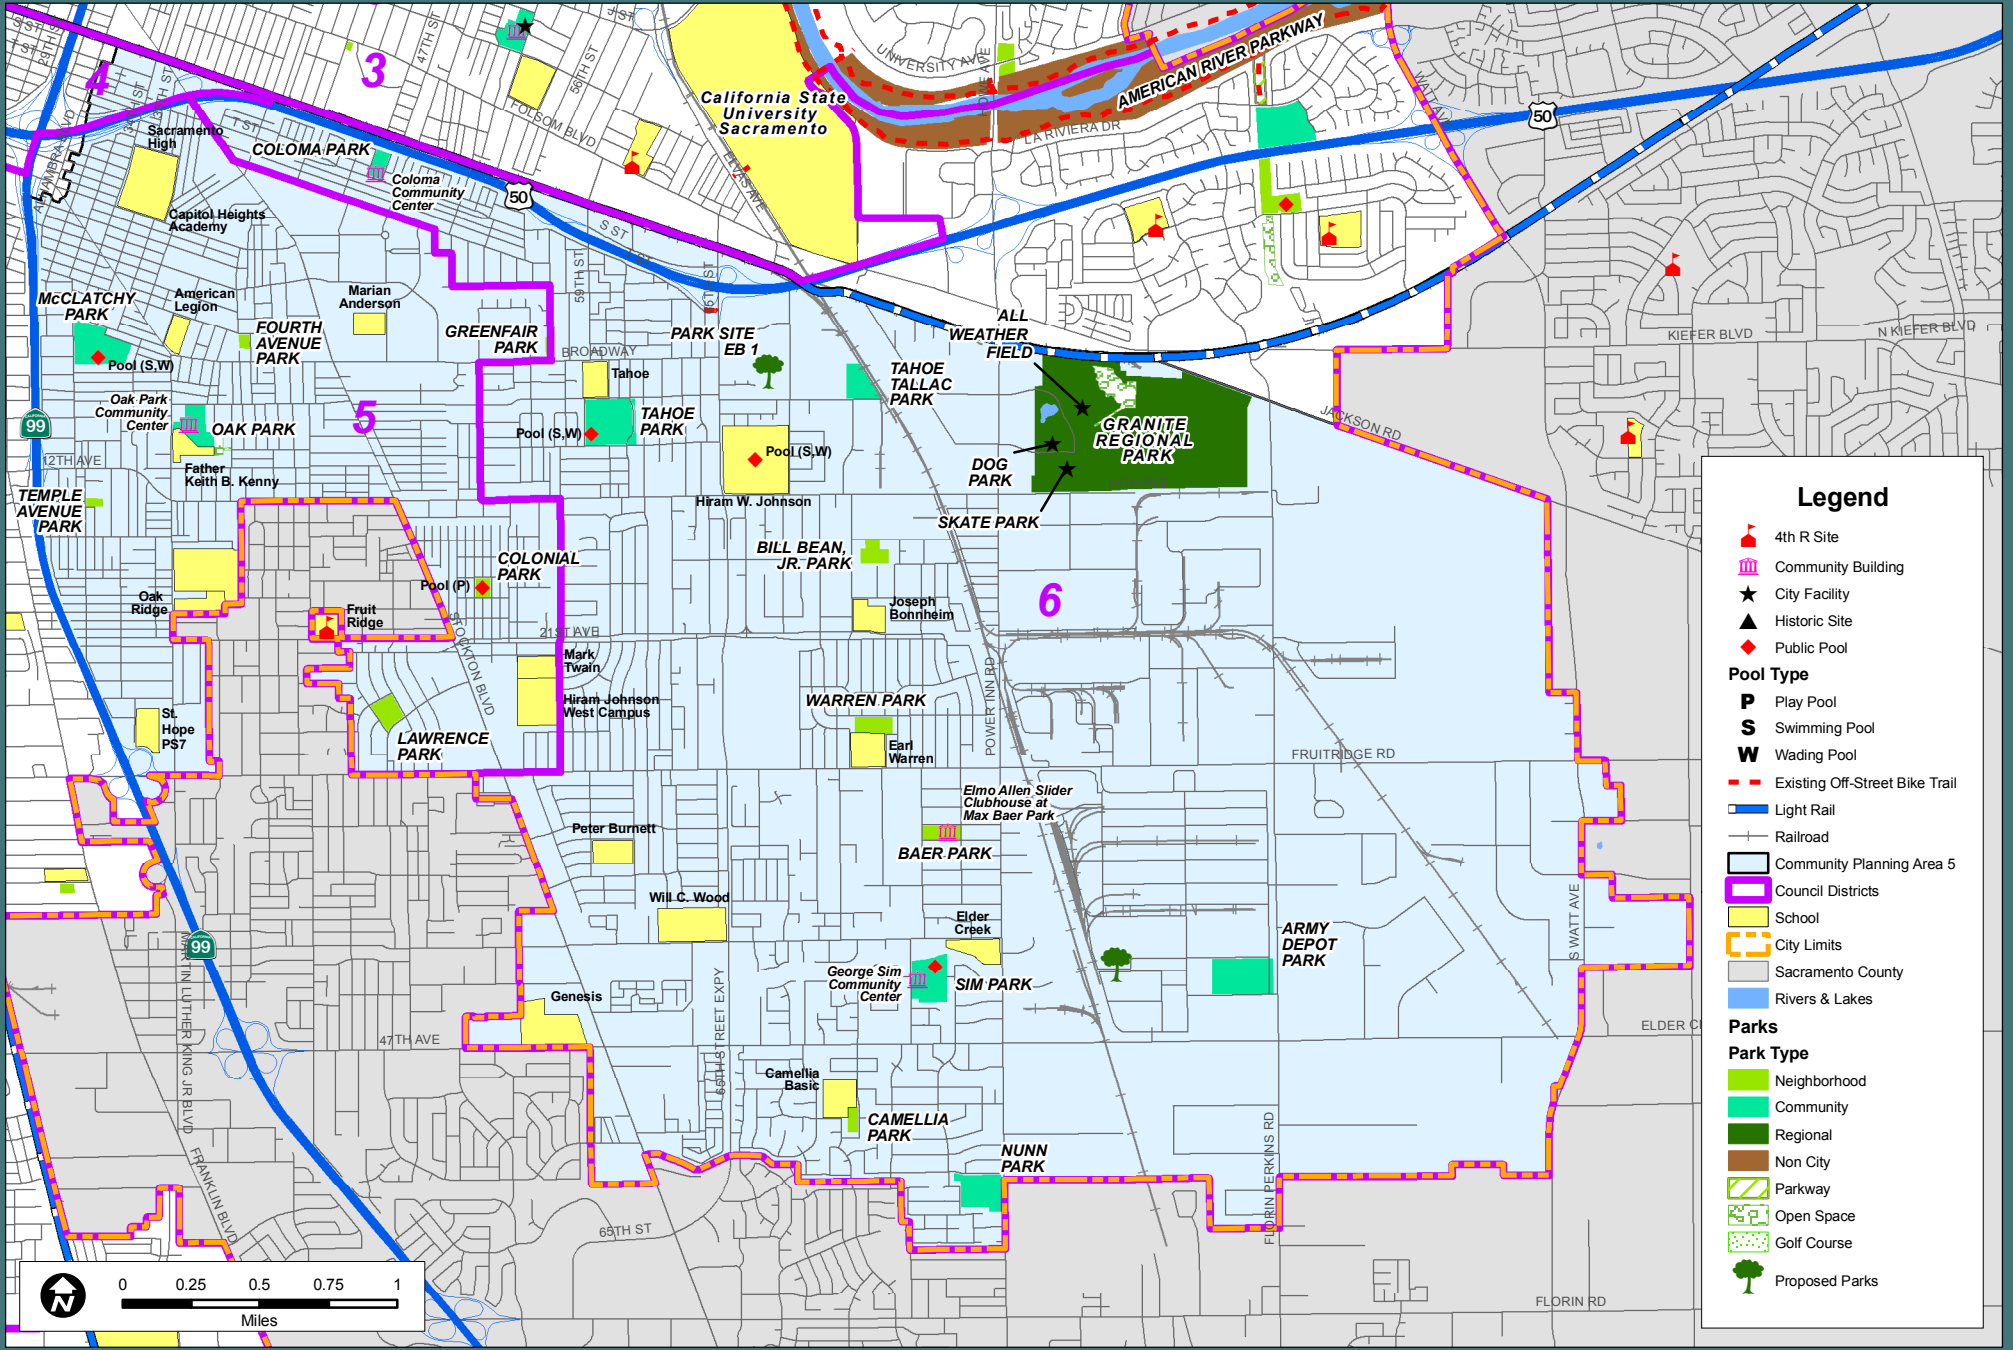

City Parks and Recreation Facilities - Community Planning Area 5 (Fruitridge/Broadway)

Legend

- 4th R Site
- Community Building
- City Facility
- Historic Site
- Public Pool

Pool Type

- P** Play Pool
- S** Swimming Pool
- W** Wading Pool

- Existing Off-Street Bike Trail
- Light Rail
- Railroad
- Community Planning Area 5
- Council Districts
- School
- City Limits
- Sacramento County
- Rivers & Lakes

Parks

Park Type

- Neighborhood
- Community
- Regional
- Non City
- Parkway
- Open Space
- Golf Course
- Proposed Parks