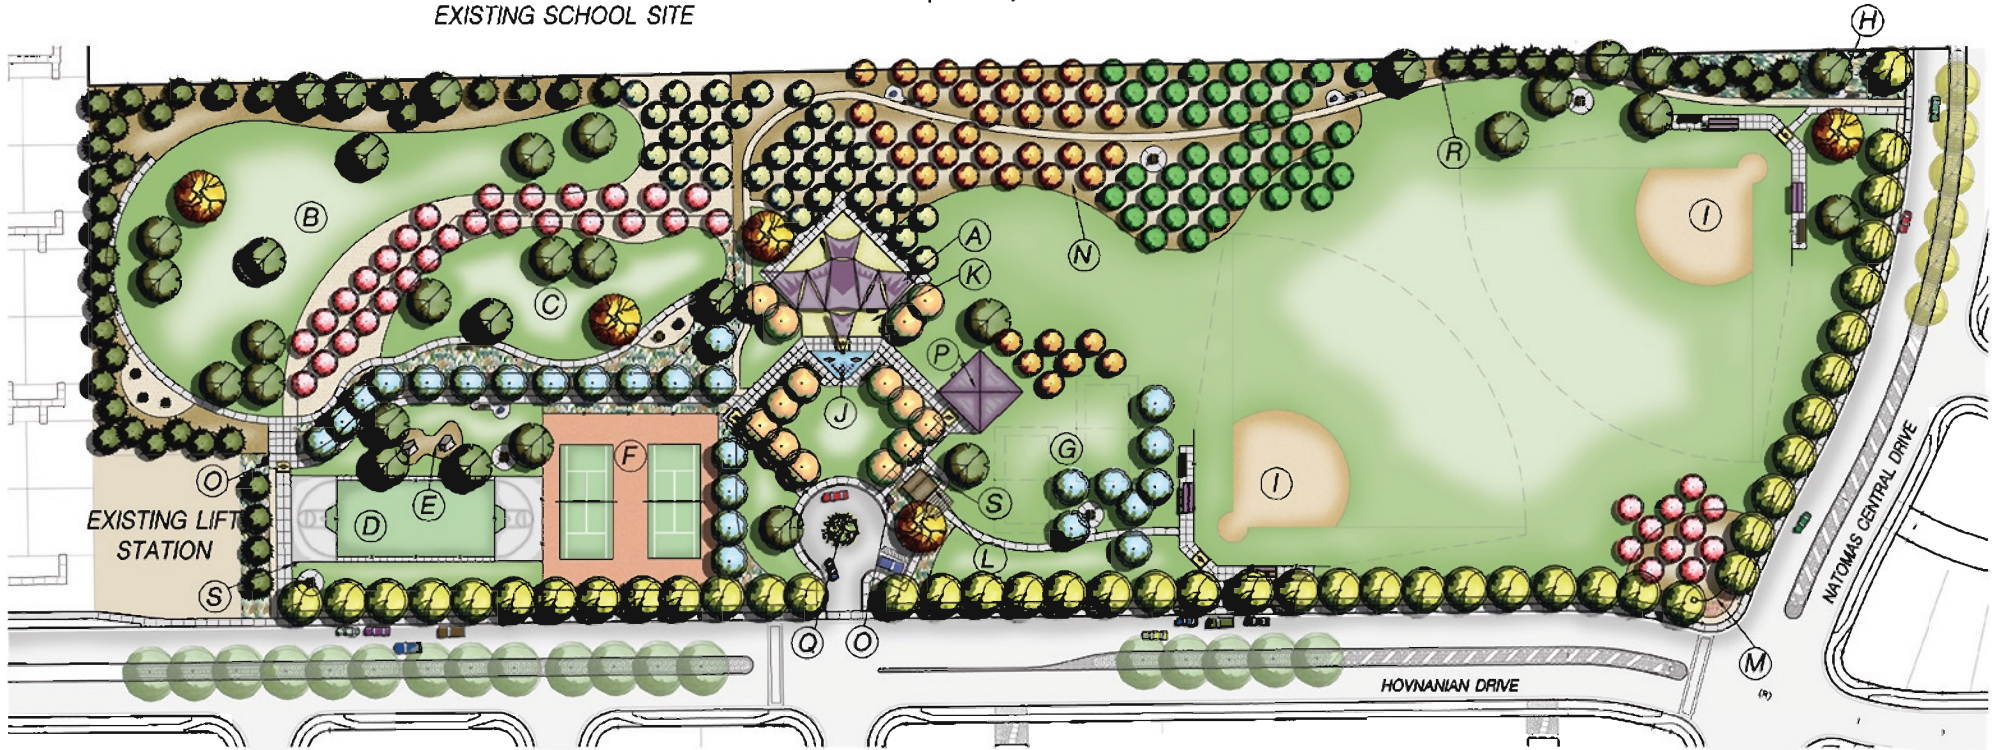

BLACKBIRD PARK 9.93 ac.

CITY OF SACRAMENTO, DEPARTMENT OF PARKS AND RECREATION

Sept. 11, 2007

EXISTING SCHOOL SITE

LEGEND

SYMBOL	AMENITY	SYMBOL	AMENITY	SYMBOL	AMENITY
(A)	BIRD SHADE STRUCTURE	(H)	FITNESS NODE, TYP.	(N)	ORCHARD w/ PICNIC NODES
(B)	LARGE DOG PARK	(I)	LIGHTED LITTLE LEAGUE / SOFTBALL FIELDS	(O)	KIOSK
(C)	SMALL DOG PARK	(J)	INTERACTIVE WATER FEATURE	(P)	GROUP PICNIC w/ GRILLS AND SERVING TABLE
(D)	FREERIDE COURT	(K)	ADVENTURE AREA PLAYGROUND	(Q)	SCULPTURE
(E)	CLIMBING BOULDERS	(L)	RESTROOMS / CONCESSIONS	(R)	DECOMPOSED GRANITE PATH
(F)	LIGHTED TENNIS COURTS	(M)	PARK SIGN	(S)	DRINKING FOUNTAIN
(G)	TURF VOLLEYBALL				